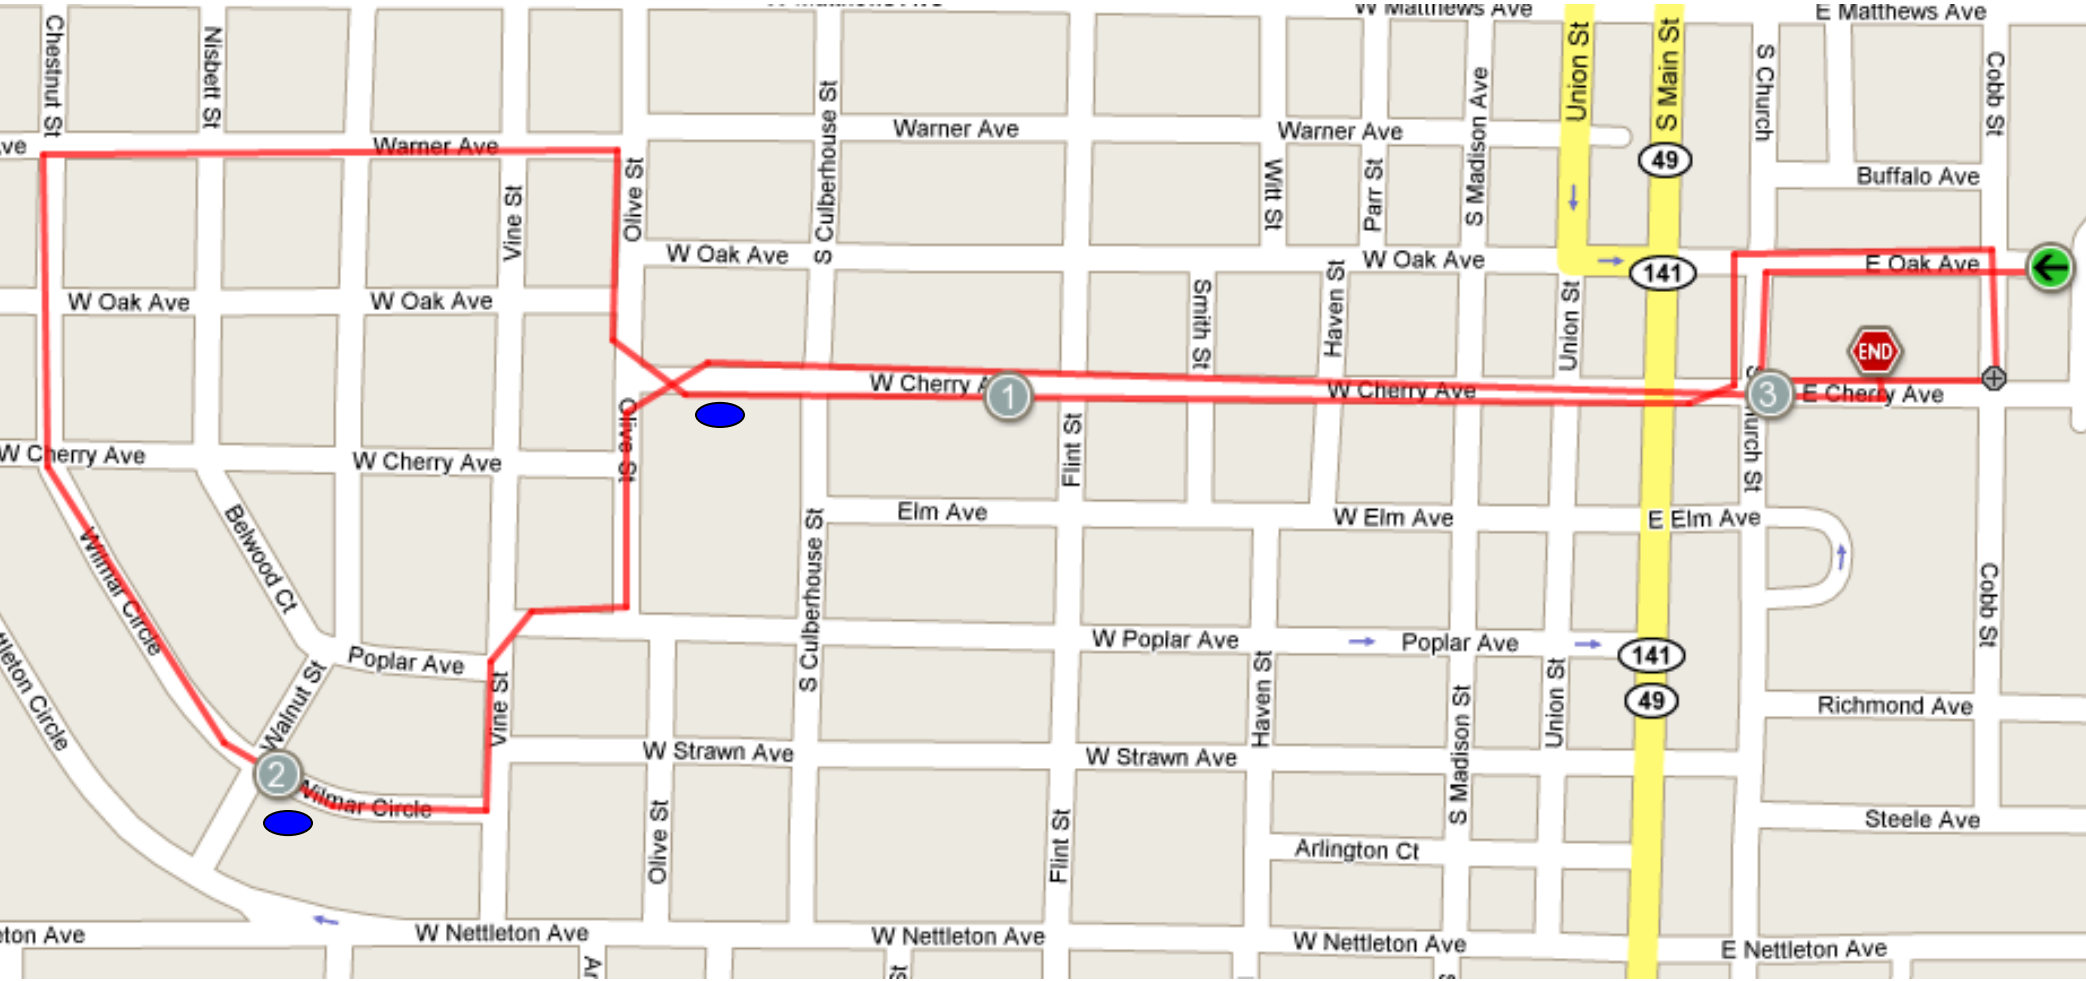

Heart & Sole 5K Course Map

USATF Certified #AR07018DLP

 Water Station